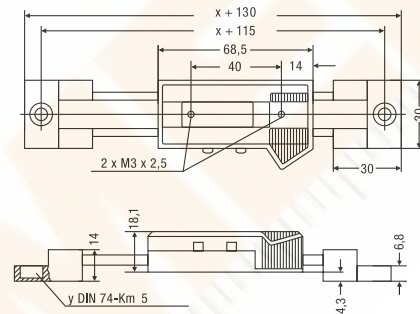

0273 DIGI-MET® Mounting scales

1

Model

- Beam made of stainless steel
- Slide and fixture are made of anodized aluminium
- Larger measuring ranges are available upon request
- x = Measuring range
- y = Reduction M5

Functions

- ON / OFF
- Set to zero at any point
- mm / inch switching
- Hold
- PRESET-Function (setting a numerical value)

Delivery

- Cardboard box

	Measuring range		Reading		Error limit	Order no.	List price EUR
	mm	inch	mm	inch	mm		
Horizontal							
	0 - 150	0 - 6	0.01	.0005	0.03	0273 731	205.00
	0 - 200	0 - 8	0.01	.0005	0.03	0273 732	212.00
	0 - 300	0 - 12	0.01	.0005	0.03	0273 735	229.00
	0 - 450	0 - 18	0.01	.0005	0.03	0273 738	243.00
	0 - 600	0 - 24	0.01	.0005	0.03	0273 741	295.00
	0 - 800	0 - 31	0.01	.0005	0.04	0273 745	516.00
	0 - 1000	0 - 39	0.01	.0005	0.04	0273 746	562.00
Vertical							
	0 - 150	0 - 6	0.01	.0005	0.03	0273 751	368.00
	0 - 200	0 - 8	0.01	.0005	0.03	0273 752	373.00
	0 - 300	0 - 12	0.01	.0005	0.03	0273 755	396.00
	0 - 450	0 - 18	0.01	.0005	0.03	0273 758	417.00
	0 - 600	0 - 24	0.01	.0005	0.03	0273 761	448.00
	0 - 800	0 - 31	0.01	.0005	0.04	0273 765	629.00
	0 - 1000	0 - 39	0.01	.0005	0.04	0273 766	676.00