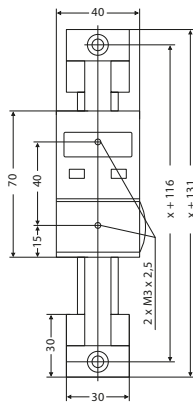

0273 DIGI-MET® Mounting scales

1

Model

- Beam made of stainless steel
- Slide and fixture are made of anodized aluminium
- Larger measuring ranges are available upon request
- x = Measuring range
- y = Reduction M5

Functions

- ON / OFF
- Set to zero at any point
- mm / inch switching
- Hold
- PRESET-Function (setting a numerical value)

Delivery

- Cardboard box

	Measuring range		Reading		Error limit	Order no.	List price EUR
	mm	inch	mm	inch	mm		
Horizontal							
	0 - 150	0 - 6	0.01	.0005	0.03	0273 731	205.00
	0 - 200	0 - 8	0.01	.0005	0.03	0273 732	212.00
	0 - 300	0 - 12	0.01	.0005	0.03	0273 735	229.00
	0 - 450	0 - 18	0.01	.0005	0.03	0273 738	243.00
	0 - 600	0 - 24	0.01	.0005	0.03	0273 741	295.00
	0 - 800	0 - 31	0.01	.0005	0.04	0273 745	516.00
	0 - 1000	0 - 39	0.01	.0005	0.04	0273 746	562.00
Vertical							
	0 - 150	0 - 6	0.01	.0005	0.03	0273 751	368.00
	0 - 200	0 - 8	0.01	.0005	0.03	0273 752	373.00
	0 - 300	0 - 12	0.01	.0005	0.03	0273 755	396.00
	0 - 450	0 - 18	0.01	.0005	0.03	0273 758	417.00
	0 - 600	0 - 24	0.01	.0005	0.03	0273 761	448.00
	0 - 800	0 - 31	0.01	.0005	0.04	0273 765	629.00
	0 - 1000	0 - 39	0.01	.0005	0.04	0273 766	676.00