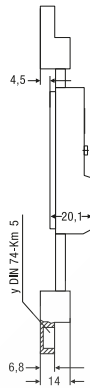

0273 DIGI-MET® Mounting scales

1

Model

- Beam made of stainless steel
- Slide and fixture are made of anodized aluminium
- Larger measuring ranges are available upon request
- x = Measuring range
- y = Reduction M5

Functions

- ON / OFF
- Set to zero at any point
- mm / inch switching
- Hold
- PRESET-Function (setting a numerical value)

Delivery

- Cardboard box

	Measuring range		Reading		Error limit	Order no.	List price EUR
	mm	inch	mm	inch	mm		
Horizontal							
	0 - 150	0 - 6	0.01	.0005	0.03	0273 731	205.00
	0 - 200	0 - 8	0.01	.0005	0.03	0273 732	212.00
	0 - 300	0 - 12	0.01	.0005	0.03	0273 735	229.00
	0 - 450	0 - 18	0.01	.0005	0.03	0273 738	243.00
	0 - 600	0 - 24	0.01	.0005	0.03	0273 741	295.00
	0 - 800	0 - 31	0.01	.0005	0.04	0273 745	516.00
	0 - 1000	0 - 39	0.01	.0005	0.04	0273 746	562.00
Vertical							
	0 - 150	0 - 6	0.01	.0005	0.03	0273 751	368.00
	0 - 200	0 - 8	0.01	.0005	0.03	0273 752	373.00
	0 - 300	0 - 12	0.01	.0005	0.03	0273 755	396.00
	0 - 450	0 - 18	0.01	.0005	0.03	0273 758	417.00
	0 - 600	0 - 24	0.01	.0005	0.03	0273 761	448.00
	0 - 800	0 - 31	0.01	.0005	0.04	0273 765	629.00
	0 - 1000	0 - 39	0.01	.0005	0.04	0273 766	676.00

Accessories

	Order no.	List price EUR
Battery, 3V-Lithium, CR 2032	0220 704	3.90
Data cable opto to RS232	0996 701	77.00
Data cable opto to USB	0996 705	147.00
USB-keyboard interface cable	0997 770	251.00