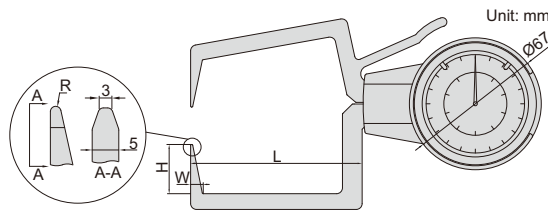

EXTERNAL DIAL CALIPER GAGES

Unit: mm

2333-201

| Code | Range | Graduation | Accuracy | L | H | W | R |
|----------|---------|------------|----------|----|----|-----|------|
| 2333-201 | 0-20mm | 0.01mm | ±0.03mm | 80 | 25 | 6.5 | R0.5 |
| 2333-301 | 10-30mm | 0.01mm | ±0.03mm | 80 | 25 | 6.5 | R0.5 |
| 2333-401 | 20-40mm | 0.01mm | ±0.03mm | 80 | 25 | 6.5 | R0.5 |
| 2333-501 | 30-50mm | 0.01mm | ±0.03mm | 80 | 25 | 6.5 | R0.5 |
| 2333-601 | 40-60mm | 0.01mm | ±0.03mm | 80 | 25 | 6.5 | R0.5 |

(mm)

8

EXTERNAL DIAL CALIPER GAGES

- Carbide measuring tips

2332-20

| Code | Range | Graduation | Accuracy | L (mm) |
|----------|----------|------------|----------|--------|
| 2332-20 | 0-20mm | 0.01mm | ±0.04mm | 60 |
| 2332-40 | 20-40mm | 0.01mm | ±0.04mm | 60 |
| 2332-60 | 40-60mm | 0.01mm | ±0.04mm | 55 |
| 2332-80 | 60-80mm | 0.01mm | ±0.04mm | 55 |
| 2332-100 | 80-100mm | 0.01mm | ±0.04mm | 55 |

Unit: mm

DATA OUTPUT

- Carbide measuring tips
- Reading in digit and analog
- With transmission button and signal light
- Display can be rotated by 320°
- Button function: on/off, zero, tolerance Go and No-Go display, data preset, measuring direction change, max./min./TIR measurement, inch/metric conversion, absolute/incremental measurement, data output
- 0-6 hours automatic power off time can be set
- CR2032 battery, automatic power off
- Data output
- Optional accessory: data output cable (code 7315-50M, 7302-50M, 7305-50M)

DIGITAL EXTERNAL CALIPER GAGES

2132-20

Unit: mm

| Code | Range | Resolution | Accuracy | L (mm) |
|----------|------------------|----------------|----------|--------|
| 2132-20 | 0-20mm/0-0.8" | 0.01mm/0.0005" | ±0.04mm | 60 |
| 2132-40 | 20-40mm/0.8-1.6" | 0.01mm/0.0005" | ±0.04mm | 60 |
| 2132-60 | 40-60mm/1.6-2.4" | 0.01mm/0.0005" | ±0.04mm | 55 |
| 2132-80 | 60-80mm/2.4-3.2" | 0.01mm/0.0005" | ±0.04mm | 55 |
| 2132-100 | 80-100mm/3.2-4" | 0.01mm/0.0005" | ±0.04mm | 55 |