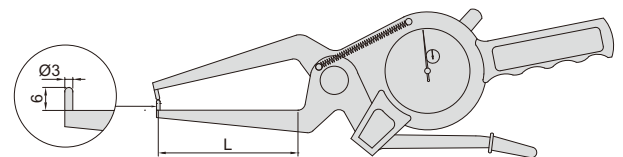

(mm)

8

EXTERNAL DIAL CALIPER GAGES

- Carbide measuring tips

2332-20

| Code | Range | Graduation | Accuracy | L (mm) |
|----------|----------|------------|----------|--------|
| 2332-20 | 0-20mm | 0.01mm | ±0.04mm | 60 |
| 2332-40 | 20-40mm | 0.01mm | ±0.04mm | 60 |
| 2332-60 | 40-60mm | 0.01mm | ±0.04mm | 55 |
| 2332-80 | 60-80mm | 0.01mm | ±0.04mm | 55 |
| 2332-100 | 80-100mm | 0.01mm | ±0.04mm | 55 |

Unit: mm

DATA OUTPUT

- Carbide measuring tips
- Reading in digit and analog
- With transmission button and signal light
- Display can be rotated by 320°
- Button function: on/off, zero, tolerance Go and No-Go display, data preset, measuring direction change, max./min./TIR measurement, inch/metric conversion, absolute/incremental measurement, data output
- 0-6 hours automatic power off time can be set
- CR2032 battery, automatic power off
- Data output
- Optional accessory: data output cable (code 7315-50M, 7302-50M, 7305-50M)