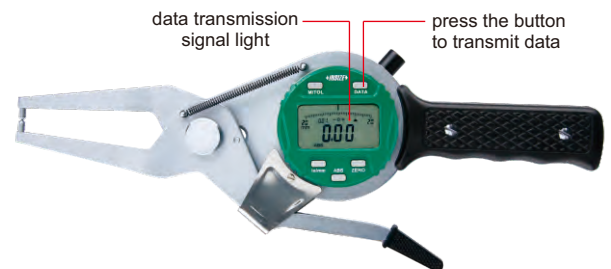

DIGITAL EXTERNAL CALIPER GAGES

2132-20

Unit: mm

Code	Range	Resolution	Accuracy	L (mm)
2132-20	0-20mm/0-0.8"	0.01mm/0.0005"	±0.04mm	60
2132-40	20-40mm/0.8-1.6"	0.01mm/0.0005"	±0.04mm	60
2132-60	40-60mm/1.6-2.4"	0.01mm/0.0005"	±0.04mm	55
2132-80	60-80mm/2.4-3.2"	0.01mm/0.0005"	±0.04mm	55
2132-100	80-100mm/3.2-4"	0.01mm/0.0005"	±0.04mm	55