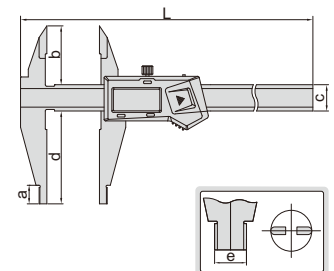

DATA OUTPUT

DIGITAL CALIPERS

- Resolution: 0.01mm/0.0005"
- Buttons: on/off, zero, mm/inch
- Automatic power off, move the digital unit to turn on power
- Battery CR2032
- Made of stainless steel

With data interface (data output cable code 7315-21, 7302-21, optional)

Code	Range	Accuracy	a	c	d	e	L
1170-200	0-200mm/0-8"	±0.03mm	12mm	17mm	60mm	10mm	314mm
1170-306	0-300mm/0-12"	±0.04mm	12mm	17mm	60mm	10mm	420mm
1170-300	0-300mm/0-12"	±0.06mm	12mm	17mm	90mm	10mm	420mm

Built-in wireless (receiver code 7315-2/3/6/7/8 is required)

Code	Range	Accuracy	a	c	d	e	L
1170-200WL	0-200mm/0-8"	±0.03mm	12mm	17mm	60mm	10mm	314mm
1170-306WL	0-300mm/0-12"	±0.04mm	12mm	17mm	60mm	10mm	420mm
1170-300WL	0-300mm/0-12"	±0.06mm	12mm	17mm	90mm	10mm	420mm

DATA OUTPUT

DIGITAL CALIPERS

- Resolution: 0.01mm/0.0005"
- Buttons: on/off, zero, mm/inch
- Automatic power off, move the digital unit to turn on power
- Battery CR2032
- Made of stainless steel

With data interface (data output cable code 7315-21, 7302-21, optional)

Code	Range	Accuracy	a	b	c	d	e	L
1171-200	0-200mm/0-8"	±0.03mm	12mm	38mm	17mm	60mm	10mm	320mm
1171-250	0-250mm/0-10"	±0.03mm	12mm	38mm	17mm	60mm	10mm	365mm
1171-306	0-300mm/0-12"	±0.04mm	12mm	38mm	17mm	60mm	10mm	420mm
1171-300	0-300mm/0-12"	±0.06mm	12mm	38mm	17mm	90mm	10mm	420mm

Built-in wireless (receiver code 7315-2/3/6/7/8 is required)

Code	Range	Accuracy	a	b	c	d	e	L
1171-200WL	0-200mm/0-8"	±0.03mm	12mm	38mm	17mm	60mm	10mm	320mm
1171-250WL	0-250mm/0-10"	±0.03mm	12mm	38mm	17mm	60mm	10mm	365mm
1171-306WL	0-300mm/0-12"	±0.04mm	12mm	38mm	17mm	60mm	10mm	420mm
1171-300WL	0-300mm/0-12"	±0.06mm	12mm	38mm	17mm	90mm	10mm	420mm

MINI DIGITAL CALIPERS