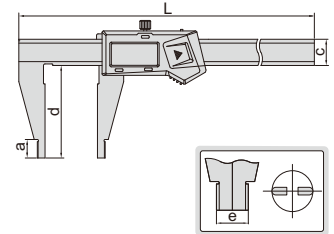

DATA OUTPUT

DIGITAL CALIPERS

- Resolution: 0.01mm/0.0005"
- Buttons: on/off, zero, mm/inch
- Automatic power off, move the digital unit to turn on power
- Battery CR2032
- Made of stainless steel

With data interface (data output cable code 7315-21, 7302-21, optional)

Code	Range	Accuracy	a	c	d	e	L
1170-200	0-200mm/0-8"	±0.03mm	12mm	17mm	60mm	10mm	314mm
1170-306	0-300mm/0-12"	±0.04mm	12mm	17mm	60mm	10mm	420mm
1170-300	0-300mm/0-12"	±0.06mm	12mm	17mm	90mm	10mm	420mm

Built-in wireless (receiver code 7315-2/3/6/7/8 is required)

Code	Range	Accuracy	a	c	d	e	L
1170-200WL	0-200mm/0-8"	±0.03mm	12mm	17mm	60mm	10mm	314mm
1170-306WL	0-300mm/0-12"	±0.04mm	12mm	17mm	60mm	10mm	420mm
1170-300WL	0-300mm/0-12"	±0.06mm	12mm	17mm	90mm	10mm	420mm

DATA OUTPUT

DIGITAL CALIPERS

- Resolution: 0.01mm/0.0005"
- Buttons: on/off, zero, mm/inch
- Automatic power off, move the digital unit to turn on power
- Battery CR2032
- Made of stainless steel

With data interface (data output cable code 7315-21, 7302-21, optional)

Code	Range	Accuracy	a	b	c	d	e	L
1171-200	0-200mm/0-8"	±0.03mm	12mm	38mm	17mm	60mm	10mm	320mm
1171-250	0-250mm/0-10"	±0.03mm	12mm	38mm	17mm	60mm	10mm	365mm
1171-306	0-300mm/0-12"	±0.04mm	12mm	38mm	17mm	60mm	10mm	420mm
1171-300	0-300mm/0-12"	±0.06mm	12mm	38mm	17mm	90mm	10mm	420mm

Built-in wireless (receiver code 7315-2/3/6/7/8 is required)

Code	Range	Accuracy	a	b	c	d	e	L
1171-200WL	0-200mm/0-8"	±0.03mm	12mm	38mm	17mm	60mm	10mm	320mm
1171-250WL	0-250mm/0-10"	±0.03mm	12mm	38mm	17mm	60mm	10mm	365mm
1171-306WL	0-300mm/0-12"	±0.04mm	12mm	38mm	17mm	60mm	10mm	420mm
1171-300WL	0-300mm/0-12"	±0.06mm	12mm	38mm	17mm	90mm	10mm	420mm

MINI DIGITAL CALIPERS