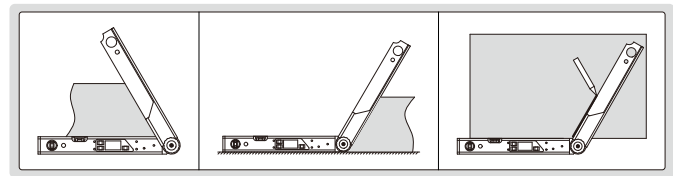

WATERPROOF DIGITAL PROTRACTOR (HEAVY DUTY)

AUTOMATIC
BACKLIGHT

ABSOLUTE
LEVEL

IP54
WATERPROOF

2174-225

- Suitable for setting horizontal and vertical mitre angles of cutting machines
- Buttons: ON/OFF, HOLD/SUP, SPR/CNR/MTR/BVL
- IP54 dust/waterproof
- With transverse and longitudinal vials
- 2xAAA batteries
- Absolute level, zero setting is not needed when batteries are replaced
- Backlight turns off in one minute after reading is stable, automatic power off in 5 minutes

Code	Size (L)	Range	Resolution	Accuracy
2174-225	460mm	0-225°	0.05°	±0.10°

DIGITAL PROTRACTOR

2171-250

- Buttons: on/off, hold (keep the reading), zero, ABS (absolute and incremental measurement)
- Fix the locking screw at 4 positions for different measuring ranges: 0°~225°, -225°~0°, -45°~180°, -180°~45°
- Remove the locking screw for 360° range
- With level vial
- Battery CR2032, automatic power off

Code	Size (L)	Range	Resolution	Accuracy
2171-250	250mm	0-360°	0.05°	±0.15°