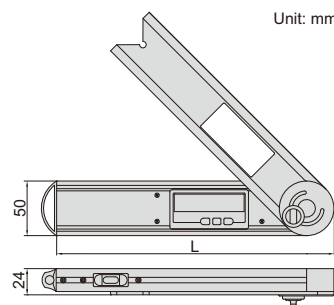

WATERPROOF DIGITAL PROTRACTOR (HEAVY DUTY)

AUTOMATIC
BACKLIGHT

ABSOLUTE
LEVEL

IP54
WATERPROOF

2174-225

- Suitable for setting horizontal and vertical mitre angles of cutting machines
- Buttons: ON/OFF, HOLD/SUP, SPR/CNR/MTR/BVL
- IP54 dust/waterproof
- With transverse and longitudinal vials
- 2xAAA batteries
- Absolute level, zero setting is not needed when batteries are replaced
- Backlight turns off in one minute after reading is stable, automatic power off in 5 minutes

Code	Size (L)	Range	Resolution	Accuracy
2174-225	460mm	0-225°	0.05°	±0.10°

DIGITAL PROTRACTOR

2171-250

- Buttons: on/off, hold (keep the reading), zero, ABS (absolute and incremental measurement)
- Fix the locking screw at 4 positions for different measuring ranges: 0°~225°, -225°~0°, -45°~180°, -180°~45°
- Remove the locking screw for 360° range
- With level vial
- Battery CR2032, automatic power off

Code	Size (L)	Range	Resolution	Accuracy
2171-250	250mm	0-360°	0.05°	±0.15°