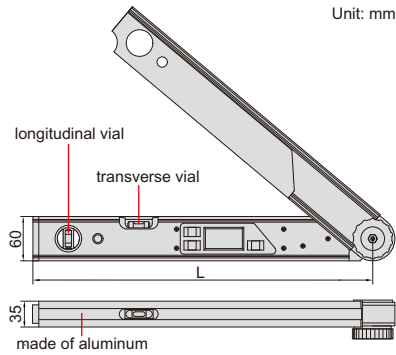

WATERPROOF DIGITAL PROTRACTOR (HEAVY DUTY)

AUTOMATIC
BACKLIGHT

ABSOLUTE
LEVEL

IP54
WATERPROOF

2174-225

- Suitable for setting horizontal and vertical mitre angles of cutting machines
- Buttons: ON/OFF, HOLD/SUP, SPR/CNR/MTR/BVL
- IP54 dust/waterproof
- With transverse and longitudinal vials
- 2xAAA batteries
- Absolute level, zero setting is not needed when batteries are replaced
- Backlight turns off in one minute after reading is stable, automatic power off in 5 minutes

Code	Size (L)	Range	Resolution	Accuracy
2174-225	460mm	0-225°	0.05°	±0.10°

DIGITAL PROTRACTOR

2171-250

- Buttons: on/off, hold (keep the reading), zero, ABS (absolute and incremental measurement)
- Fix the locking screw at 4 positions for different measuring ranges: 0°~225°, -225°~0°, -45°~180°, -180°~45°
- Remove the locking screw for 360° range
- With level vial
- Battery CR2032, automatic power off

Code	Size (L)	Range	Resolution	Accuracy
2171-250	250mm	0-360°	0.05°	±0.15°