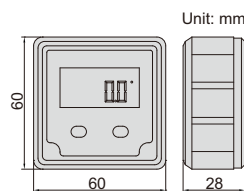

- IP54 dust/waterproof
- Used as level and slope meter
- Aluminum frame
- Magnetic bottom with V-groove for shafts
- The sea level is permanently set inside the chip, zero setting is not needed when battery is replaced
- Buttons: ON/OFF, absolute and incremental measurement, keep the reading, buzzer alarm, unit (mm/m, %, in/ft), conversion, backlight
- Two AAA batteries, automatic power off

Code	Range	Resolution	Accuracy
2179-360	0-360° (90°x4)	0.05° (=0.873mm/m)	at 0° and 90°: ±0.1°; at others: ±0.2°

DISPLAY FLIPS OVER WHEN THE BOTTOM FACES UP

WORKING TEMPERATURE -5°C ~ 50°C

BACKLIGHT

ABSOLUTE LEVEL

MAGNETIC BOTTOM

2170-1