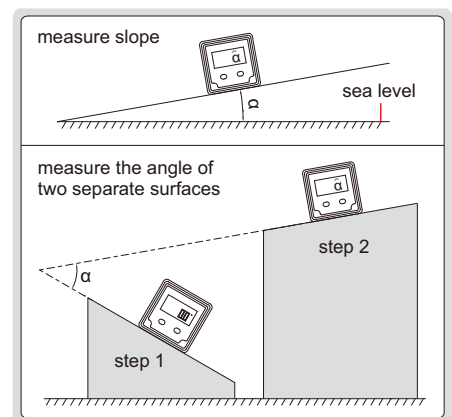

## DIGITAL LEVEL AND SLOPE METER

2179-360

- IP54 dust/waterproof
- Used as level and slope meter
- Aluminum frame
- Magnetic bottom with V-groove for shafts
- The sea level is permanently set inside the chip, zero setting is not needed when battery is replaced
- Buttons: ON/OFF, absolute and incremental measurement, keep the reading, buzzer alarm, unit (mm/m, %, in/ft), conversion, backlight
- Two AAA batteries, automatic power off

Code	Range	Resolution	Accuracy
2179-360	0-360° (90°x4)	0.05° (=0.873mm/m)	at 0° and 90°: ±0.1°; at others: ±0.2°

**DISPLAY FLIPS OVER WHEN THE BOTTOM FACES UP**

**WORKING TEMPERATURE -5°C ~ 50°C**

**BACKLIGHT**

## DIGITAL LEVEL AND SLOPE METER

- Used as level and slope meter
- Aluminum frame
- Magnetic bottom
- The display flips over when the bottom faces up
- The backlight is on automatically when in use, and automatically off in 15 seconds after use
- The sea level is permanently set inside the chip, zero setting is not needed when battery is replaced
- Buttons: ON/OFF, ZERO, absolute and incremental measurement
- One AAA battery, automatic power off in 5 minutes

Code	Range	Resolution	Accuracy
2170-1	4x90°	0.1° (=1.745mm/m)	at 0° and 90°: ±0.1°; at others: ±0.2°