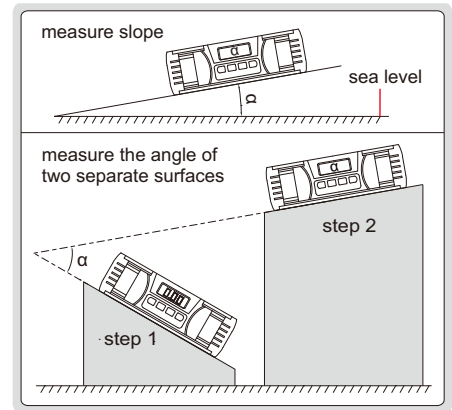

## DIGITAL LEVEL AND SLOPE METER

2175-360

- IP67 dust/waterproof
- Used as level and slope meter
- Aluminum frame, shock absorbing rubber end caps
- Magnetic bottom with V-groove for shafts
- The sea level is permanently set inside the chip, zero setting is not needed when batteries are replaced
- Buttons: ON/OFF, backlight/buzzer alarm, absolute and incremental measurement, unit (mm/m, %, °), HOLD (keep the reading)
- Three AAA batteries, automatic power off

Code	Range	Resolution	Accuracy
2179-360	0-360° (90°x4)	0.05° (=0.873mm/m)	at 0° and 90°: ±0.1°; at others: ±0.2°

**DISPLAY FLIPS OVER WHEN THE BOTTOM FACES UP**

**WORKING TEMPERATURE -5°C ~ 50°C**

**BACKLIGHT**

## DIGITAL LEVEL AND SLOPE METER

- Used as level and slope meter
- Aluminum frame
- Magnetic bottom
- The display flips over when the bottom faces up
- The backlight is on automatically when in use, and automatically off in 15 seconds after use
- The sea level is permanently set inside the chip, zero setting is not needed when battery is replaced
- Buttons: ON/OFF, ZERO, absolute and incremental measurement
- One AAA battery, automatic power off in 5 minutes

Code	Range	Resolution	Accuracy
2170-1	4x90°	0.1° (=1.745mm/m)	at 0° and 90°: ±0.1°; at others: ±0.2°