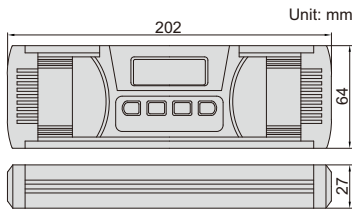

## DIGITAL LEVEL AND SLOPE METER

2175-360

- IP67 dust/waterproof
- Used as level and slope meter
- Aluminum frame, shock absorbing rubber end caps
- Magnetic bottom with V-groove for shafts
- The sea level is permanently set inside the chip, zero setting is not needed when batteries are replaced
- Buttons: ON/OFF, backlight/buzzer alarm, absolute and incremental measurement, unit (mm/m, %, °), HOLD (keep the reading)
- Three AAA batteries, automatic power off

Code	Range	Resolution	Accuracy
2175-360	0-360° (90°x4)	0.05° (=0.873mm/m)	at 0°: ±0.05°; at others: ±0.1°

**IP54**  
WATERPROOF

**ABSOLUTE LEVEL**

**BACKLIGHT**

**BUZZER ALARM AT 0° AND 90°**

**WORKING TEMPERATURE -5°C ~ 50°C**

## DIGITAL LEVEL AND SLOPE METER

2179-360

- IP54 dust/waterproof
- Used as level and slope meter
- Aluminum frame
- Magnetic bottom with V-groove for shafts
- The sea level is permanently set inside the chip, zero setting is not needed when battery is replaced
- Buttons: ON/OFF, absolute and incremental measurement, keep the reading, buzzer alarm, unit (mm/m, %, in/ft), conversion, backlight
- Two AAA batteries, automatic power off

## DIGITAL LEVEL AND SLOPE METER

- Used as level and slope meter
- Aluminum frame
- Magnetic bottom
- The display flips over when the bottom faces up
- The backlight is on automatically when in use, and automatically off in 15 seconds after use
- The sea level is permanently set inside the chip, zero setting is not needed when battery is replaced
- Buttons: ON/OFF, ZERO, absolute and incremental measurement
- One AAA battery, automatic power off in 5 minutes