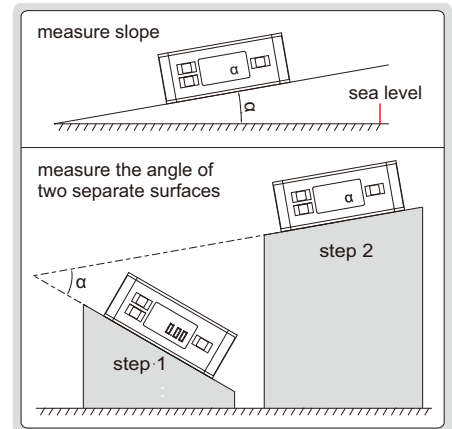

## DIGITAL LEVEL AND SLOPE METER

2175-360

- IP67 dust/waterproof
- Used as level and slope meter
- Aluminum frame, shock absorbing rubber end caps
- Magnetic bottom with V-groove for shafts
- The sea level is permanently set inside the chip, zero setting is not needed when batteries are replaced
- Buttons: ON/OFF, backlight/buzzer alarm, absolute and incremental measurement, unit (mm/m, %, °), HOLD (keep the reading)
- Three AAA batteries, automatic power off

Code	Range	Resolution	Accuracy
2175-360	0-360° (90°x4)	0.05° (=0.873mm/m)	at 0°: ±0.05°; at others: ±0.1°

**IP54**  
WATERPROOF

**ABSOLUTE LEVEL**

**BACKLIGHT**

**BUZZER ALARM AT 0° AND 90°**

**WORKING TEMPERATURE -5°C ~ 50°C**

## DIGITAL LEVEL AND SLOPE METER

2179-360

- IP54 dust/waterproof
- Used as level and slope meter
- Aluminum frame
- Magnetic bottom with V-groove for shafts
- The sea level is permanently set inside the chip, zero setting is not needed when battery is replaced
- Buttons: ON/OFF, absolute and incremental measurement, keep the reading, buzzer alarm, unit (mm/m, %, in/ft), conversion, backlight
- Two AAA batteries, automatic power off

Code	Range	Resolution	Accuracy
2170-1	4x90°	0.1° (=1.745mm/m)	at 0° and 90°: ±0.1°; at others: ±0.2°