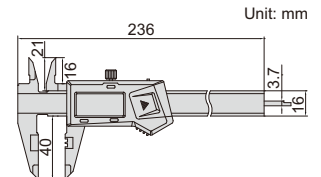

RELATIVE PRODUCT: CRIMP HEIGHT MICROMETER (CODE 3266-25BA, 3566-25BA)

DATA OUTPUT

- Measure crimp height
- Resolution: 0.01mm/0.0005"
- Buttons: on/off, zero, mm/inch
- Automatic power off, move the digital unit to turn on power
- Battery CR2032, meet DIN862
- Made of stainless steel

With data interface (data output cable code 7315-21, 7302-21, optional)

Code	Range	Accuracy
1165-150A	0-150mm/0-6"	±0.03mm

Built-in wireless (receiver code 7315-2/3/6/7/8 is required)

Code	Range	Accuracy
1165-150AWL	0-150mm/0-6"	±0.03mm

1165-150A

DATA OUTPUT

DIGITAL CALIPERS WITH LARGE MEASURING FACES

- Measure diameter of wire ropes, and thickness of soft materials like rubber, sponge, etc.
- Resolution: 0.01mm/0.0005"
- Buttons: on/off, zero, mm/inch
- Automatic power off, move the digital unit to turn on power
- Battery CR2032
- Made of stainless steel

1172-200

measure diameter of wire ropes

measure thickness of rubber, sponge, etc.

DATA OUTPUT

DIGITAL CALIPERS WITH DISK FACES

- Measure thickness of soft sheets
- Resolution: 0.01mm/0.0005"
- Buttons: on/off, zero, mm/inch
- Automatic power off, move the digital unit to turn on power
- Battery CR2032
- Made of stainless steel