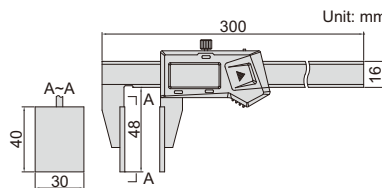

RELATIVE PRODUCT: CRIMP HEIGHT MICROMETER (CODE 3266-25BA, 3566-25BA)

DATA OUTPUT

- Measure crimp height
- Resolution: 0.01mm/0.0005"
- Buttons: on/off, zero, mm/inch
- Automatic power off, move the digital unit to turn on power
- Battery CR2032, meet DIN862
- Made of stainless steel

1165-150A

DATA OUTPUT

DIGITAL CALIPERS WITH LARGE MEASURING FACES

- Measure diameter of wire ropes, and thickness of soft materials like rubber, sponge, etc.
- Resolution: 0.01mm/0.0005"
- Buttons: on/off, zero, mm/inch
- Automatic power off, move the digital unit to turn on power
- Battery CR2032
- Made of stainless steel

With data interface (data output cable code 7315-21, 7302-21, optional)

Code	Range	Accuracy
1172-200	0-200mm/0-8"	±0.07mm

Built-in wireless (receiver code 7315-2/3/6/7/8 is required)

Code	Range	Accuracy
1172-200WL	0-200mm/0-8"	±0.07mm

1172-200

measure diameter of wire ropes

measure thickness of rubber, sponge, etc.

DATA OUTPUT

DIGITAL CALIPERS WITH DISK FACES

- Measure thickness of soft sheets
- Resolution: 0.01mm/0.0005"
- Buttons: on/off, zero, mm/inch
- Automatic power off, move the digital unit to turn on power
- Battery CR2032
- Made of stainless steel