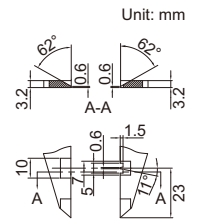

RELATIVE PRODUCT: CRIMP HEIGHT MICROMETER (CODE 3266-25BA, 3566-25BA)

DATA OUTPUT

- Measure crimp height
- Resolution: 0.01mm/0.0005"
- Buttons: on/off, zero, mm/inch
- Automatic power off, move the digital unit to turn on power
- Battery CR2032, meet DIN862
- Made of stainless steel

1165-150A

DATA OUTPUT

DIGITAL CALIPERS WITH LARGE MEASURING FACES

- Measure diameter of wire ropes, and thickness of soft materials like rubber, sponge, etc.
- Resolution: 0.01mm/0.0005"
- Buttons: on/off, zero, mm/inch
- Automatic power off, move the digital unit to turn on power
- Battery CR2032
- Made of stainless steel

1172-200

measure diameter of wire ropes

measure thickness of rubber, sponge, etc.

DATA OUTPUT

DIGITAL CALIPERS WITH DISK FACES

- Measure thickness of soft sheets
- Resolution: 0.01mm/0.0005"
- Buttons: on/off, zero, mm/inch
- Automatic power off, move the digital unit to turn on power
- Battery CR2032
- Made of stainless steel

With data interface

Code	Range	Accuracy	L	a	b	c	Ød	Data output cable (optional)
1533-150	0-150mm/0-6"	±0.04mm	245	50	11	16	20	7315-21, 7302-21
1533-200	0-200mm/0-8"	±0.05mm	310	80	11	16	30	7315-21, 7302-21
1533-500	0-500mm/0-20"	±0.07mm	680	150	20	24	50	7315-22, 7302-22