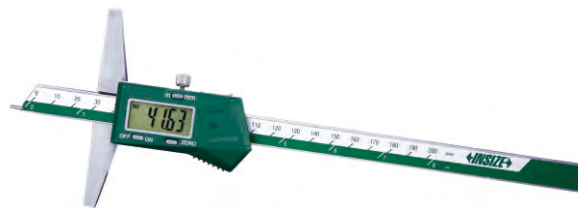

## DIGITAL DOUBLE HOOK DEPTH GAGES

DATA OUTPUT

1144-150A

- Resolution: 0.01mm/0.0005"
- Buttons: on/off, zero, mm/inch
- Automatic power off, move the digital unit to turn on power
- Meet DIN862
- Battery CR2032
- Made of stainless steel

### With data interface

Code	Range	Accuracy	L	d	a	b	c	e	Data output cable (optional)
1144-150A	0-150mm/0-6"	±0.03mm	233mm	100mm	21.5mm	3.5mm	14.5mm	2.5mm	7315-21, 7302-21
1144-200A	0-200mm/0-8"	±0.03mm	283mm	100mm	21.5mm	3.5mm	14.5mm	2.5mm	7315-21, 7302-21
1144-300A	0-300mm/0-12"	±0.03mm	383mm	150mm	21.5mm	3.5mm	14.5mm	2.5mm	7315-21, 7302-21
1144-500A	0-500mm/0-20"	±0.05mm	585mm	150mm	25mm	5mm	15mm	3mm	7315-21, 7302-21
1144-5001A	0-500mm/0-20"	±0.05mm	585mm	200mm	25mm	5mm	15mm	3mm	7315-21, 7302-21
1144-1000A	0-1000mm/0-40"	±0.07mm	1188mm	150mm	32mm	7mm	18mm	4mm	7315-22, 7302-22
1144-10001A	0-1000mm/0-40"	±0.07mm	1188mm	200mm	32mm	7mm	18mm	4mm	7315-22, 7302-22
1144-10002A	0-1000mm/0-40"	±0.07mm	1188mm	250mm	32mm	7mm	18mm	4mm	7315-22, 7302-22

### Built-in wireless (receiver code 7315-2/3/6/7/8 is required)

Code	Range	Accuracy	L	d	a	b	c	e
1144-150AWL	0-150mm/0-6"	±0.03mm	233mm	100mm	21.5mm	3.5mm	14.5mm	2.5mm
1144-200AWL	0-200mm/0-8"	±0.03mm	283mm	100mm	21.5mm	3.5mm	14.5mm	2.5mm
1144-300AWL	0-300mm/0-12"	±0.03mm	383mm	150mm	21.5mm	3.5mm	14.5mm	2.5mm
1144-500AWL	0-500mm/0-20"	±0.05mm	585mm	150mm	25mm	5mm	15mm	3mm
1144-5001AWL	0-500mm/0-20"	±0.05mm	585mm	200mm	25mm	5mm	15mm	3mm

## DIGITAL POINT DEPTH GAGES

DATA OUTPUT

1143-200A

- Resolution: 0.01mm/0.0005"
- Buttons: on/off, zero, mm/inch
- Automatic power off, move the digital unit to turn on power
- Meet DIN862
- Battery CR2032
- Made of stainless steel