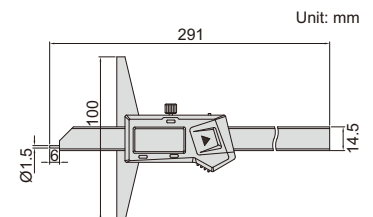

## DIGITAL DOUBLE HOOK DEPTH GAGES

DATA OUTPUT

1144-150A

- Resolution: 0.01mm/0.0005"
- Buttons: on/off, zero, mm/inch
- Automatic power off, move the digital unit to turn on power
- Meet DIN862
- Battery CR2032
- Made of stainless steel

### Built-in wireless (receiver code 7315-2/3/6/7/8 is required)

Code	Range	Accuracy	L	d	a	b	c	e
1144-150AWL	0-150mm/0-6"	±0.03mm	233mm	100mm	21.5mm	3.5mm	14.5mm	2.5mm
1144-200AWL	0-200mm/0-8"	±0.03mm	283mm	100mm	21.5mm	3.5mm	14.5mm	2.5mm
1144-300AWL	0-300mm/0-12"	±0.03mm	383mm	150mm	21.5mm	3.5mm	14.5mm	2.5mm
1144-500AWL	0-500mm/0-20"	±0.05mm	585mm	150mm	25mm	5mm	15mm	3mm
1144-5001AWL	0-500mm/0-20"	±0.05mm	585mm	200mm	25mm	5mm	15mm	3mm

## DIGITAL POINT DEPTH GAGES

DATA OUTPUT

1143-200A

- Resolution: 0.01mm/0.0005"
- Buttons: on/off, zero, mm/inch
- Automatic power off, move the digital unit to turn on power
- Meet DIN862
- Battery CR2032
- Made of stainless steel

### With data interface (data output cable code 7315-21, 7302-21, optional)

Code	Range	Accuracy
1143-200A	0-200mm/0-8"	±0.03mm