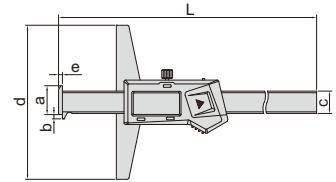

## DIGITAL DOUBLE HOOK DEPTH GAGES

DATA OUTPUT

1144-150A

- Resolution: 0.01mm/0.0005"
- Buttons: on/off, zero, mm/inch
- Automatic power off, move the digital unit to turn on power
- Meet DIN862
- Battery CR2032
- Made of stainless steel

## DIGITAL POINT DEPTH GAGES

DATA OUTPUT

1143-200A

- Resolution: 0.01mm/0.0005"
- Buttons: on/off, zero, mm/inch
- Automatic power off, move the digital unit to turn on power
- Meet DIN862
- Battery CR2032
- Made of stainless steel