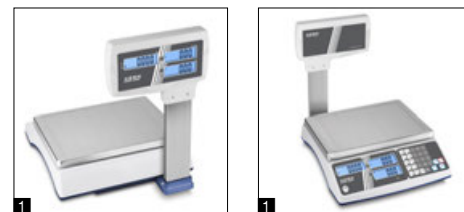

Discover more details and matching accessories online!

Robust retail scale with large item memory and user-friendly handling, verification optional

8

Features

- **1** KERN RIB-HM: Elevated display backlit, height of stand approx. 405 mm
- **2** KERN RIB-M: Second display on the back of the balance
- Three displays for weight display (verifiable), unit price, total price
- 10 direct price keys for frequently recurring article prices
- Memory (PLU) for 20 article prices
- Energy management: Backlight turns off after 5 sec, can be switched off
- Soil-resistant construction through water channels at the frame of the housing and sealing rings over the upper housing inlets
- Protective working cover included with delivery

Technical data

- Large backlit LCD displays, digit height 18 mm
- Dimensions weighing surface, stainless steel, WxD 294x225 mm
- Overall dimensions WxDxH
  KERN RIB-M: 325x340x115 mm
  KERN RIB-HM: 325x340x405 mm
- Net weight
  KERN RIB-M: approx. 3,2 kg
  KERN RIB-HM: approx. 3,8 kg
- Permissible ambient temperature -10 °C/40 °C

Main scope of applications

- Retail shops
- Weekly markets
- Farm shops
- Fruit and vegetable sales

Note: Official verification is mandatory for commercial trade

STANDARD   OPTION   FACTORY

Model	Weighing capacity [Max] kg	Readability [d] g	Verification value [e] g	Minimal load [Min] g	Options	
					Verification KERN	Calibr. Certificate DAkkS accr. KERN
Multi-range balance, with increasing load it switches automatically to the next largest weighing range [Max] and readout [d] and when the load is fully removed, the balance switches back to the lower range						
RIB 6K-3M	3 | 6	1 | 2	1 | 2	20 | 40	965-228	963-128
RIB 10K-3M	6 | 15	2 | 5	2 | 5	40 | 100	965-228	963-128
RIB 30K-2M	15 | 30	5 | 10	5 | 10	100 | 200	965-228	963-128
1 with elevated display						
RIB 6K-3HM	3 | 6	1 | 2	1 | 2	20 | 40	965-228	963-128
RIB 10K-3HM	6 | 15	2 | 5	2 | 5	40 | 100	965-228	963-128
RIB 30K-2HM	15 | 30	5 | 10	5 | 10	100 | 200	965-228	963-128

Note: For devices that require verification (conformity assessment according to NAWI 2014/31/EU), please include the verification when placing your order. The initial verification is not possible after delivery. Please inform the full address of the location of use for the initial verification.