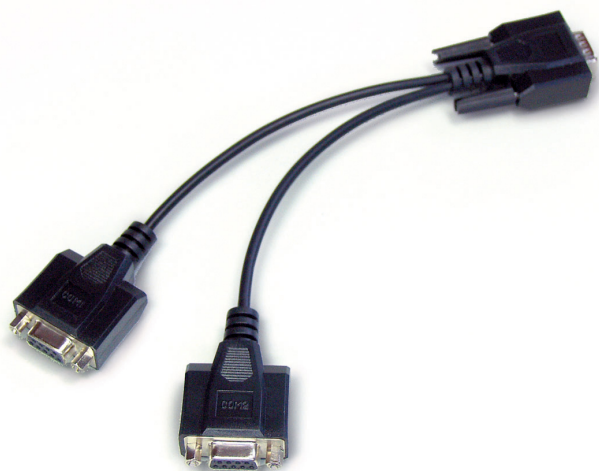

# KERN CFS-A04

Y-cable for parallel connection of two terminal devices to the RS-232 interface on the scale, e.g. signal lamp and printer

## Category

Brand	KERN
Product category	Balance
Product group	Cables

## Construction

Dimension (W×D×H)	50×300×50 mm
Cable length	1,5 m