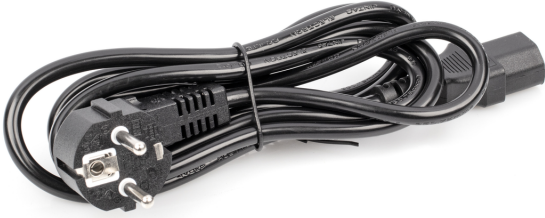

# KERN MLB-A07

Power supply cable

**KERN**

## Category

Brand	KERN
Product category	Balance
Product group	Cables