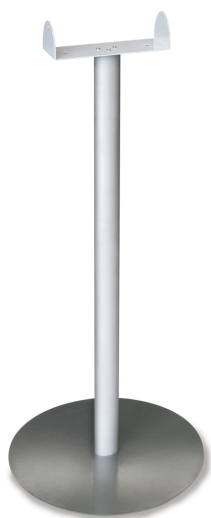

KERN MWS-A01

Stand to elevate display device

KERN

Category

Brand	KERN
Product category	Balance
Product group	Tripod

Construction

Material	aluminium
Stand height	950 mm

Packing & Shipping